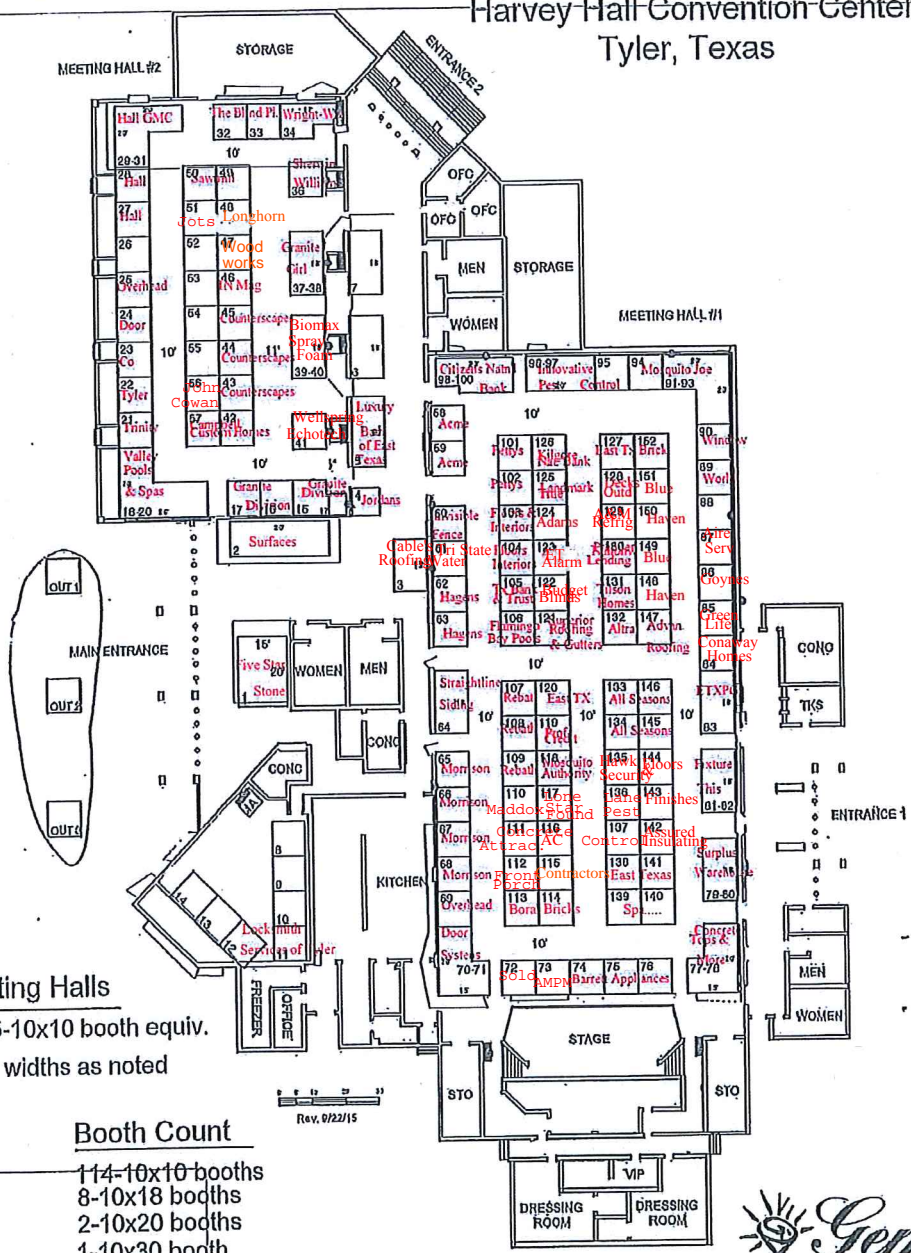

# Harvey Hall Convention Center Tyler, Texas

## Meeting Halls

157.5-10x10 booth equiv.  
Aisle widths as noted

## Booth Count

- 114-10x10 booths
- 8-10x18 booths
- 2-10x20 booths
- 1-10x30 booth
- 1-15x20 booth
- 7-custom shape booths

Rev. 07/22/15

<b>Member Pricing</b>	
Non-Members Add \$375/Booth to the Prices Below.	
Booths Sold Individually:	
\$2,300.00 Ea.	1
\$400.00 Ea.	1A
\$2,100.00 Ea.	2
\$1,200.00 Ea.	3
\$500.00 Ea. (10x10 End Booths)	4, 15, 17, 36, 41, 42, 49, 50, 57, 60, 63, 65, 101, 106, 107, 113, 114, 120, 121, 126, 127, 132, 133, 139, 140, 146, 147, 152
\$1,000.00 Ea.	5, 6, 7
\$465.00 Ea. (Standard 10x10)	All Others
\$435.00 Ea.	64, 83
Booths Sold As Sets:	
\$500.00 Ea.	34&35
\$1,000.00 Ea.	96&97
\$775.00 Ea.	11&12, 37&38, 39&40
\$1,300.00 Ea.	18-20, 29-31, 91-93
\$700.00 Ea.	58&59, 79&80, 81&82
\$1,100.00 Ea.	70&71, 77&78, 98-100